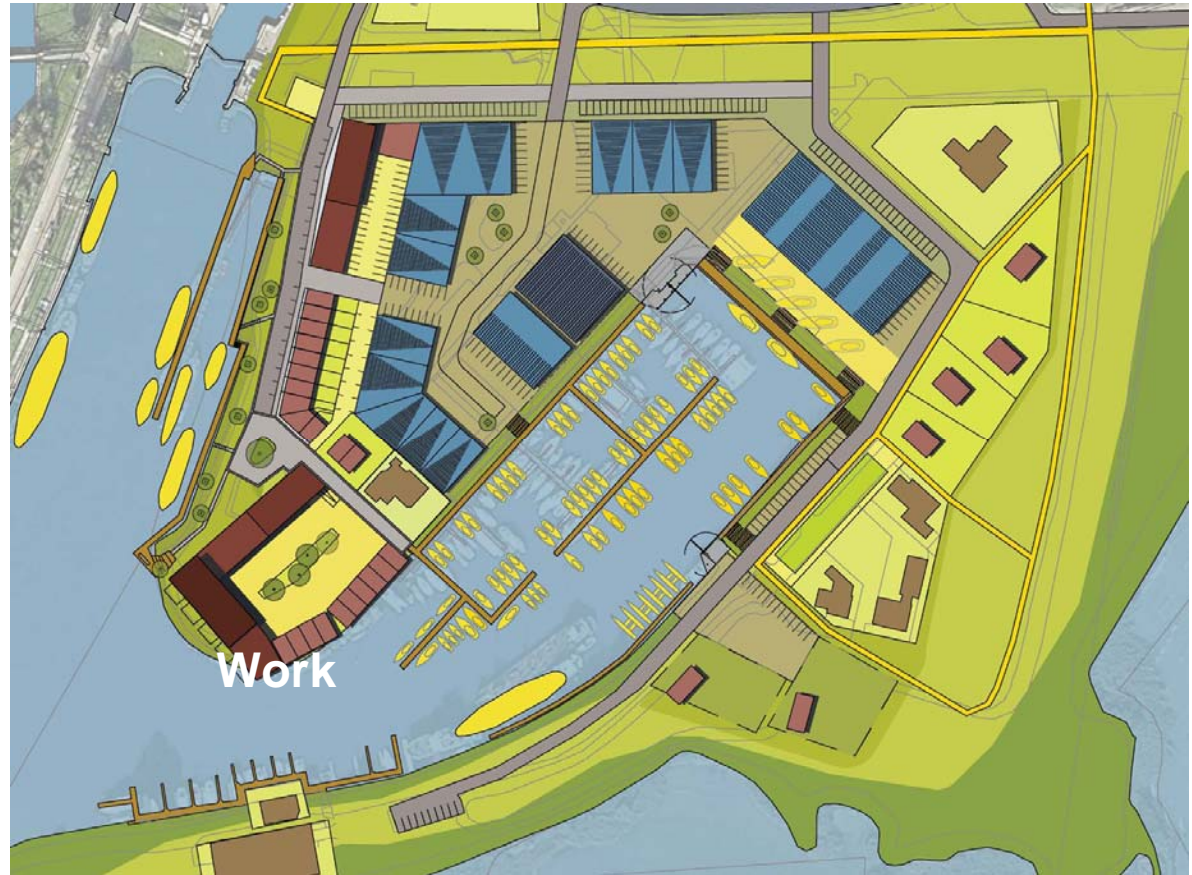

Hellevoetsluis Projects Yacht Valley

Yacht Valley Project

Projects within Yacht Valley:

1 – work shed historic boats
in city center (left)

2 – preparation works for
nautic business park
Veerhaven (preparation of
quays and relation land
water, right)