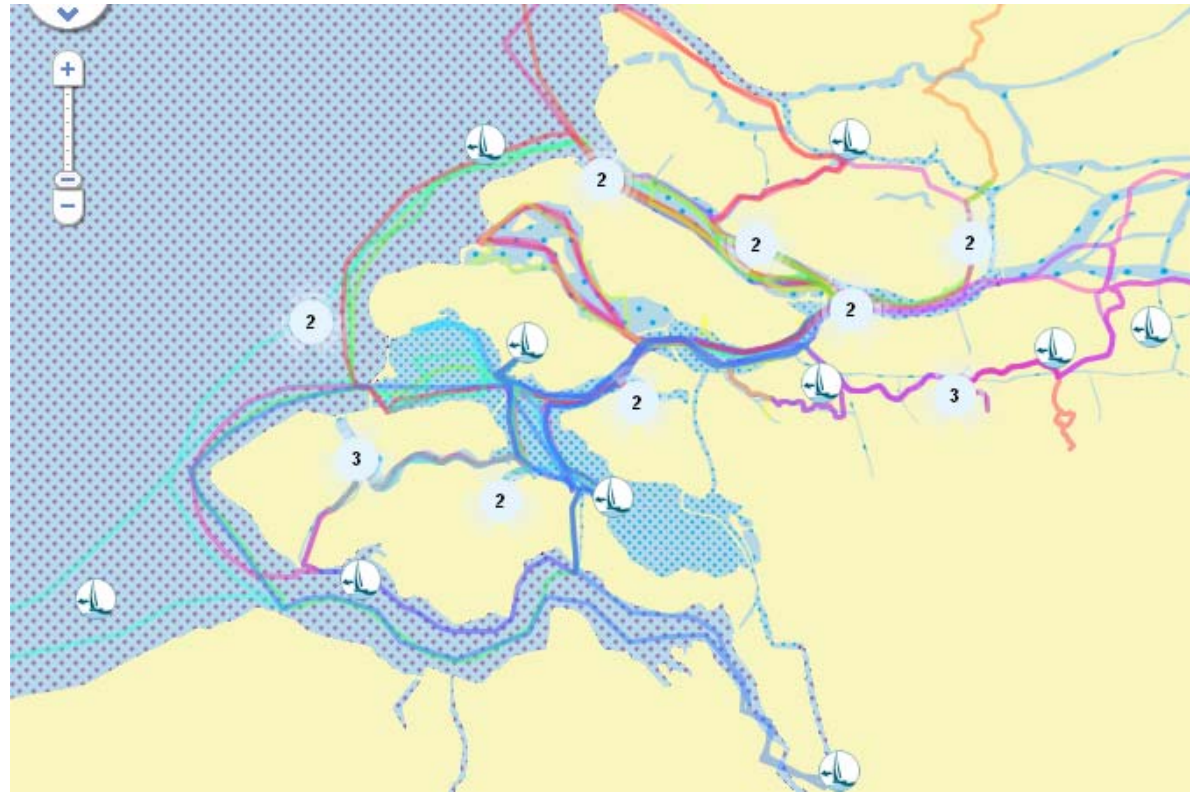

Hellevoetsluis Regional position

Yacht Valley Project

Region Delta
26.000 Berths,
3500 on Haringvliet lake

Several individual watersport
service companies in marinas
Variety in waterscale and
possibilities